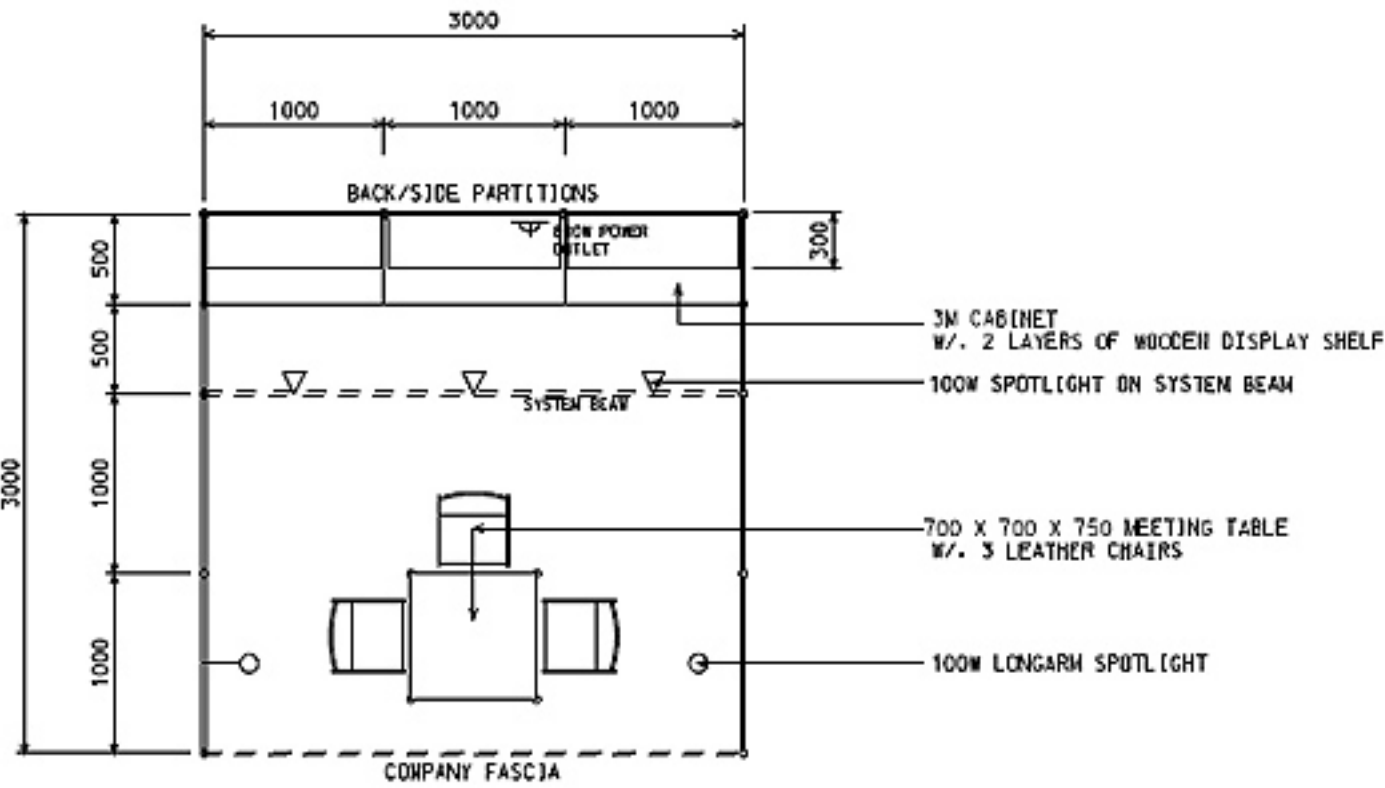

# 3M x 3M Standard Booth

三米乘三米標準攤位

BOOTH SPECIFICATIONS			QTY.
1		1000W x 500D CABINET	3
2		3000W x 300D WOODEN DISPLAY SHELF	2
3		100W SPOTLIGHT	3
4		100W LONGARMED SPOTLIGHT	2
5		800W SOCKET	1
6		700W x 700D x 750H MEETING TABLE	1
7		BLACK LEATHER CHAIR	3
8		CEILING BEAM	3M
9		RUBBISH BIN & CARPET (9sqm.)	
10			