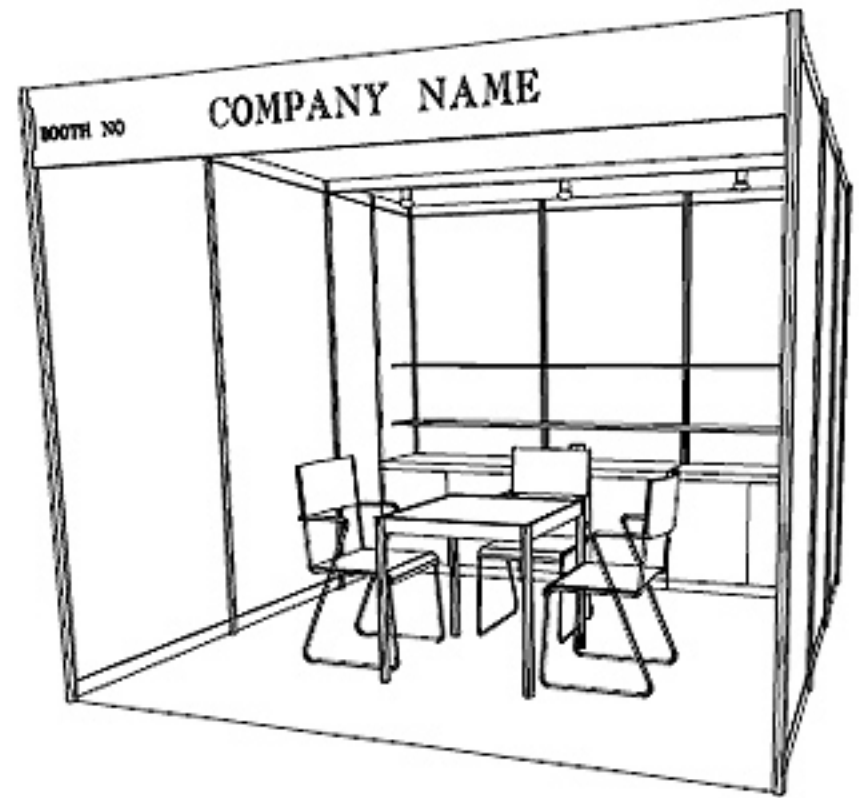

# 3M x 3M Standard Booth

三米乘三米標準攤位

BOOTH SPECIFICATIONS			QTY.
1		1000W x 500D CABINET	3
2		3000W x 300D WOODEN DISPLAY SHELF	2
3		100W SPOTLIGHT	3
4		100W LONGARMED SPOTLIGHT	2
5		800W SOCKET	1
6		700W x 700D x 750H MEETING TABLE	1
7		BLACK LEATHER CHAIR	3
8		CEILING BEAM	3M
9		RUBBISH BIN & CARPET (9sqm.)	
10			