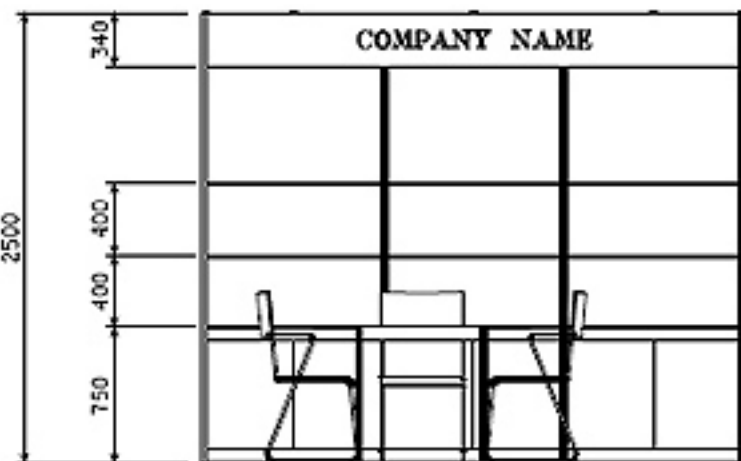

# 3M x 3M Standard Booth

三米乘三米標準攤位

BOOTH SPECIFICATIONS			QTY.
1		1000W x 500D CABINET	3
2		3000W x 300D WOODEN DISPLAY SHELF	2
3		100W SPOTLIGHT	3
4		100W LONGARMED SPOTLIGHT	2
5		800W SOCKET	1
6		700W x 700D x 750H MEETING TABLE	1
7		BLACK LEATHER CHAIR	3
8		CEILING BEAM	3M
9		RUBBISH BIN & CARPET (9sqm.)	
10			